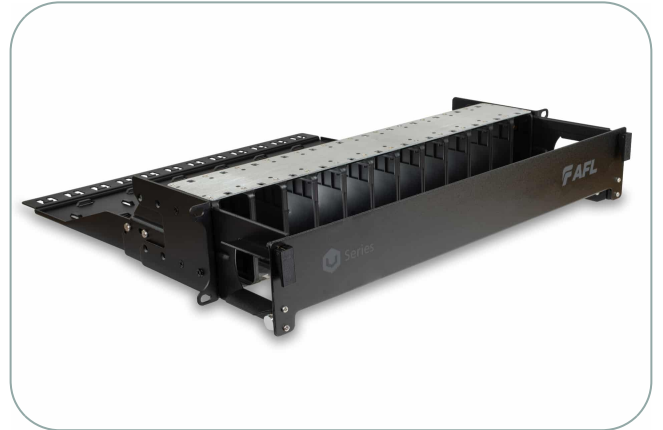

U-Series Housings

Achieve optimal network performance across a variety of data center and service provider applications with U-Series Housings. Compatible with a wide range of U-Series cassettes and adapter plates, this modular connectivity solution gives you the most flexible approach to building a high-density network with up to 144 LC ports (288 fibers) utilizing LC duplex in 2RU of space.

Features

Front and Rear Cable Management

- Easy access for efficient cable loading and patching
- Run assemblies to the left, right, top, or bottom of the housing depending on where you need to connect

Front and Rear Loadable Cassettes

- Easily accessible and facilitates faster installation

Easy Moves, Adds, and Changes (MACs)

- Cassettes can be locked in a parked or maintenance position for simplified patching

Customizable Labeling

- Effective identification for network maintenance, upgrades, and troubleshooting

Shallow-Depth Deployment

- Can be installed in shallow-depth cabinets (<300mm) with front and rear management removed

Applications

- Data Center
- Campus
- Central Office
- Office Backbone

Specifications

Unit Height	1RU	2RU
Capacity	Up to 5 U-Series Cassettes Maximum density of: LC: 60 ports (120 fibers) MPO: 60 ports (720 fibers)	Up to 12 U-Series Cassettes Maximum density of: LC: 144 ports (288 fibers) MPO: 144 ports (1728 fibers)
Product Dimensions	Height: 44mm (2.8 inches) Width: 480mm (19 inches) Depth: 389mm (15.3 inches)	Height: 88mm (3.5 inches) Width: 484mm (19 inches) Depth: 502mm (19.8 inches)
Package Dimensions	Height: 70mm (1.7 inches) Width: 520mm (20.4 inches) Depth: 435mm (17.1 inches)	Height: 155mm (6.1 inches) Width: 520mm (20.4 inches) Depth: 315mm (12.4 inches)